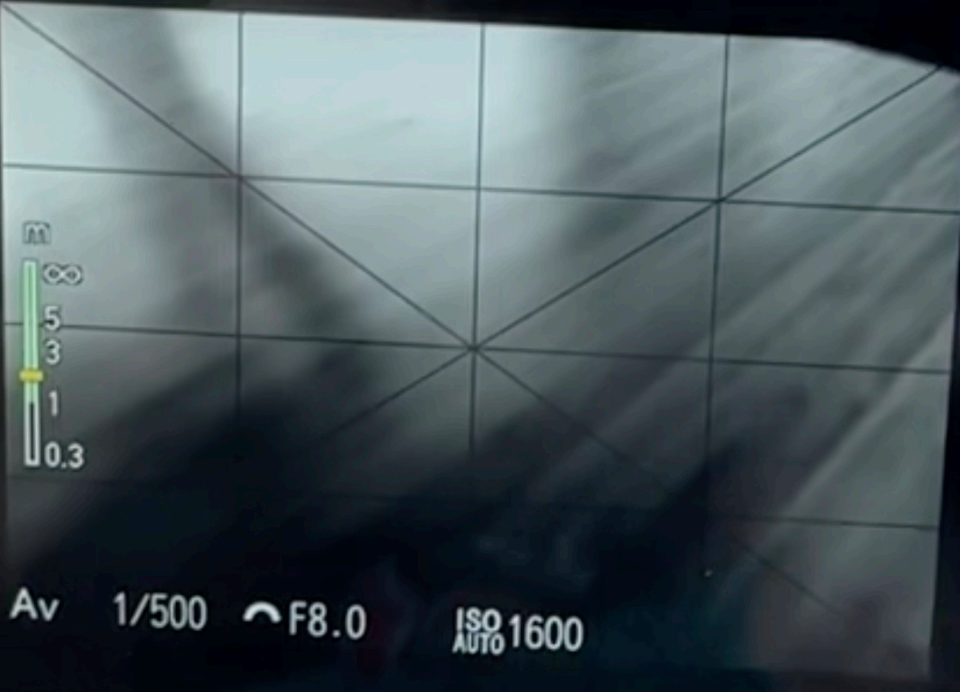

m
∞
5
3
1
0.3

Av 1/500 F8.0 ISO AUTO 1600